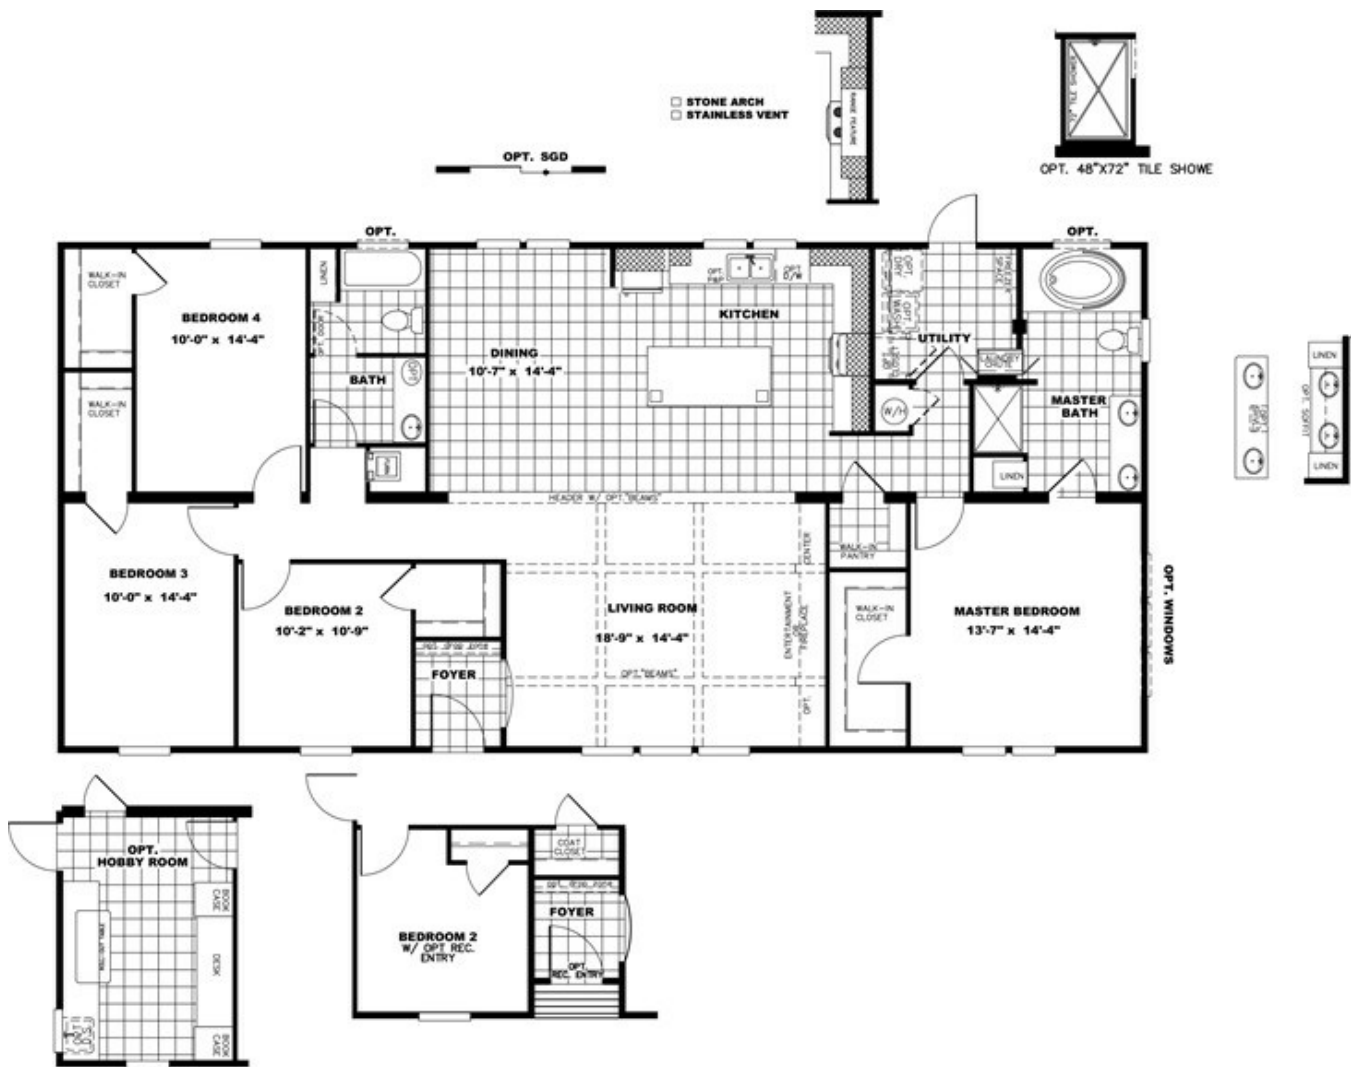

SET UP IN THE PHOENIX

THE PHOENIX Floor plan number: CW2017016TXAB

4 beds • 2 baths • 2048 sq.ft. • 32' width • 64' depth

Our home building facilities invest in continuous product and process improvements. Plans, dimensions, features, materials, specifications and availability are subject to change without notice or obligation. Renderings and floor plans are representative likenesses of our homes and may differ from the actual homes. We invite you to tour a Home Center near you and inspect the highest value in quality housing available or call (210) 677-6100 to speak with a Home Consultant. Copyright 2017, CMH. All rights reserved.