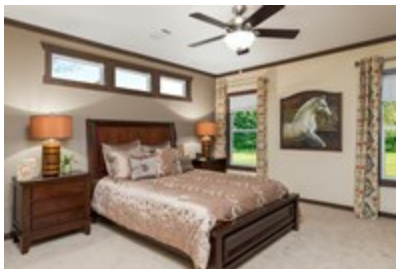

THE PHOENIX

THE PHOENIX Model number: 32SSL32644CH

4 beds • 2 baths • 2048 sq.ft. • 32' width • 64' depth

Our home building facilities invest in continuous product and process improvements. Plans, dimensions, features, materials, specifications and availability are subject to change without notice or obligation. Renderings and floor plans are representative likenesses of our homes and may differ from the actual homes. We invite you to tour a Home Center near you and inspect the highest value in quality housing available or call (210) 677-6100 to speak with a