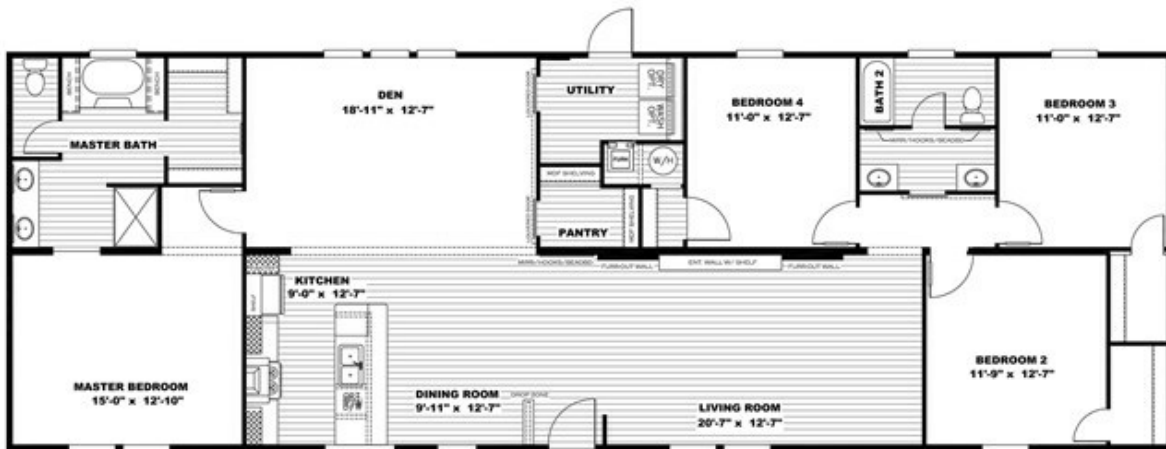

# THE BREEZE II

# THE BREEZE II Model number: 38SSP28764AH

4 beds • 2 baths • 2128 sq.ft. • 28' width • 76' depth

Our home building facilities invest in continuous product and process improvements. Plans, dimensions, features, materials, specifications and availability are subject to change without notice or obligation. Renderings and floor plans are representative likenesses of our homes and may differ from the actual homes. We invite you to tour a Home Center near you and inspect the highest value in quality housing available or call (210) 677-6100 to speak with a Home Consultant. Copyright 2017, CMH. All rights reserved.