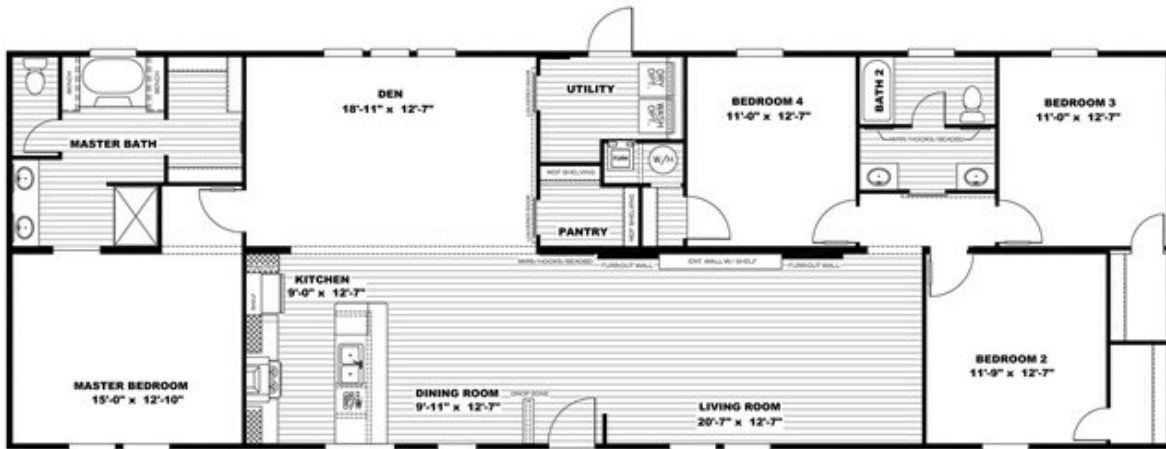

SET UP IN THE BREEZE II

THE BREEZE II Floor plan number: CSS016961TXAB
4 beds • 2 baths • 2128 sq.ft. • 28' width • 76' depth

Our home building facilities invest in continuous product and process improvements. Plans, dimensions, features, materials, specifications and availability are subject to change without notice or obligation. Renderings and floor plans are representative likenesses of our homes and may differ from the actual homes. We invite you to tour a Home Center near you and inspect the highest value in quality housing available or call (210) 677-6100 to speak with a Home Consultant. Copyright 2017, CMH. All rights reserved.